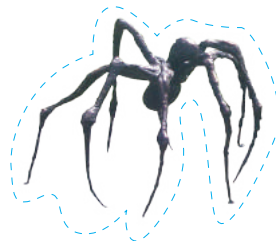

London, United Kingdom / Louise Bourgeois