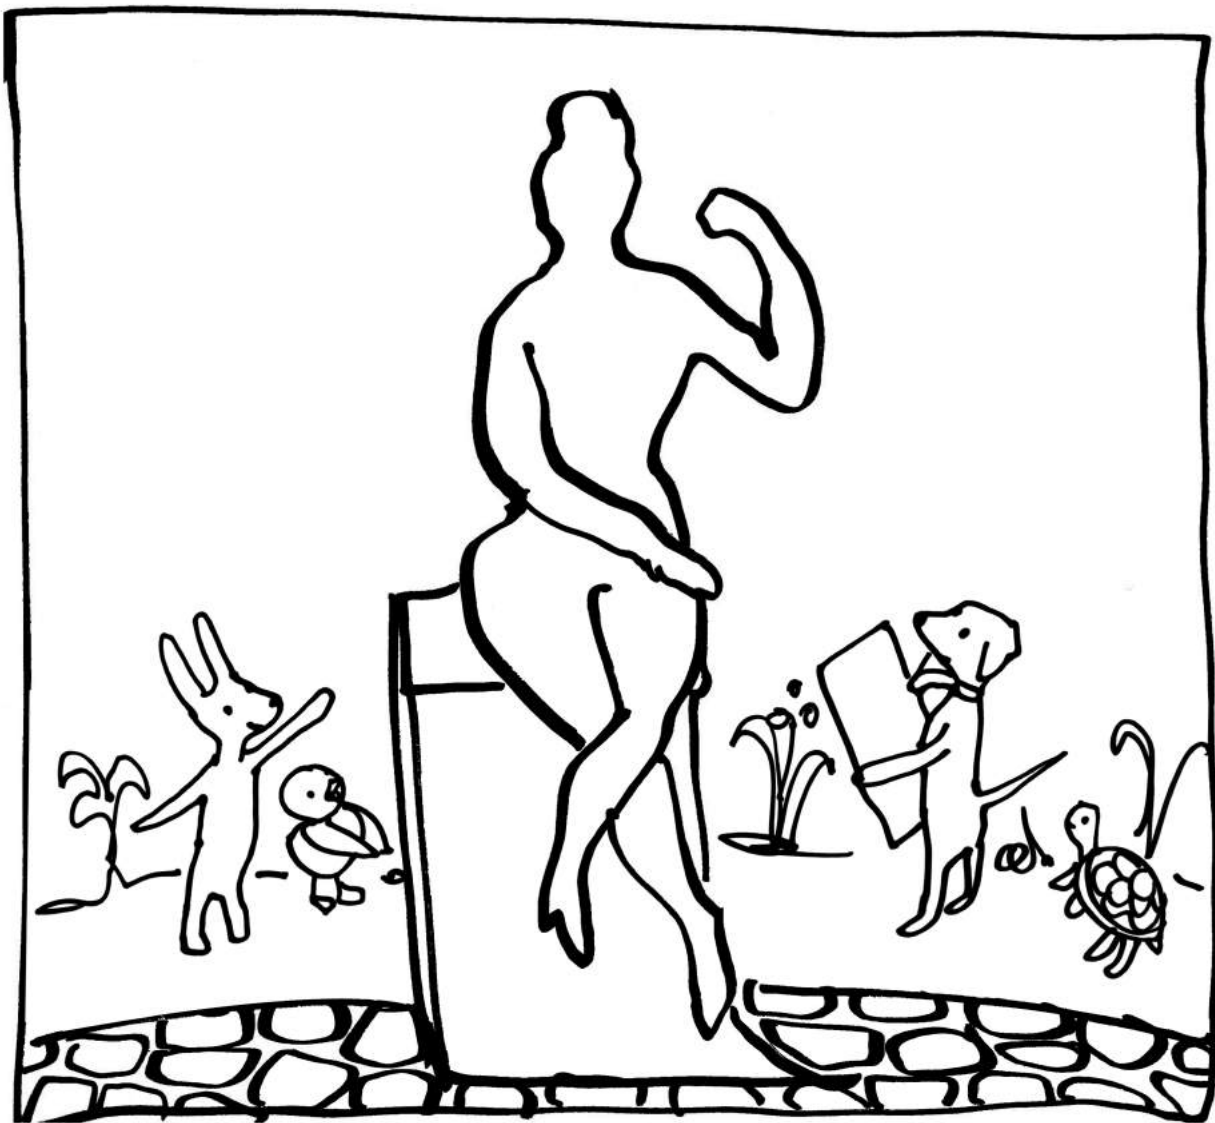

CONTINENT:
Europe

ARTIST:
Louise Bourgeois

ARTWORK TITLE:
Spider

WHERE:
London,
United Kingdom

CONTINENT:
Europe

ARTIST:
Elie Nadelman

ARTWORK TITLE:
Seated Woman
with Raised Arm

WHERE:
London,
United Kingdom

CONTINENT:
Europe

ARTIST:
Ron Gorchov /
Sol LeWitt

ARTWORK TITLE:
Totem /
Wall Drawing
#832: A red spiral
line on blue

WHERE:
New York,
United States

CONTINENT:
North America

ARTIST:
Odili Donald Odita

ARTWORK TITLE:
Light and Vision