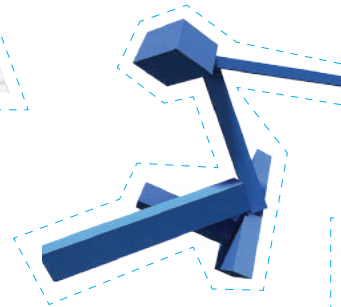

Guangzhou, China / Joel Shapiro