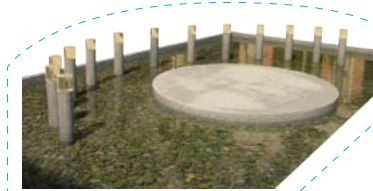

Istanbul, Turkey / Maya Lin