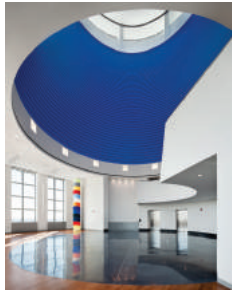

New York, United States / Ron Gorchov, Sol LeWitt