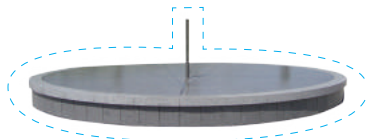

Istanbul, Turkey / Maya Lin